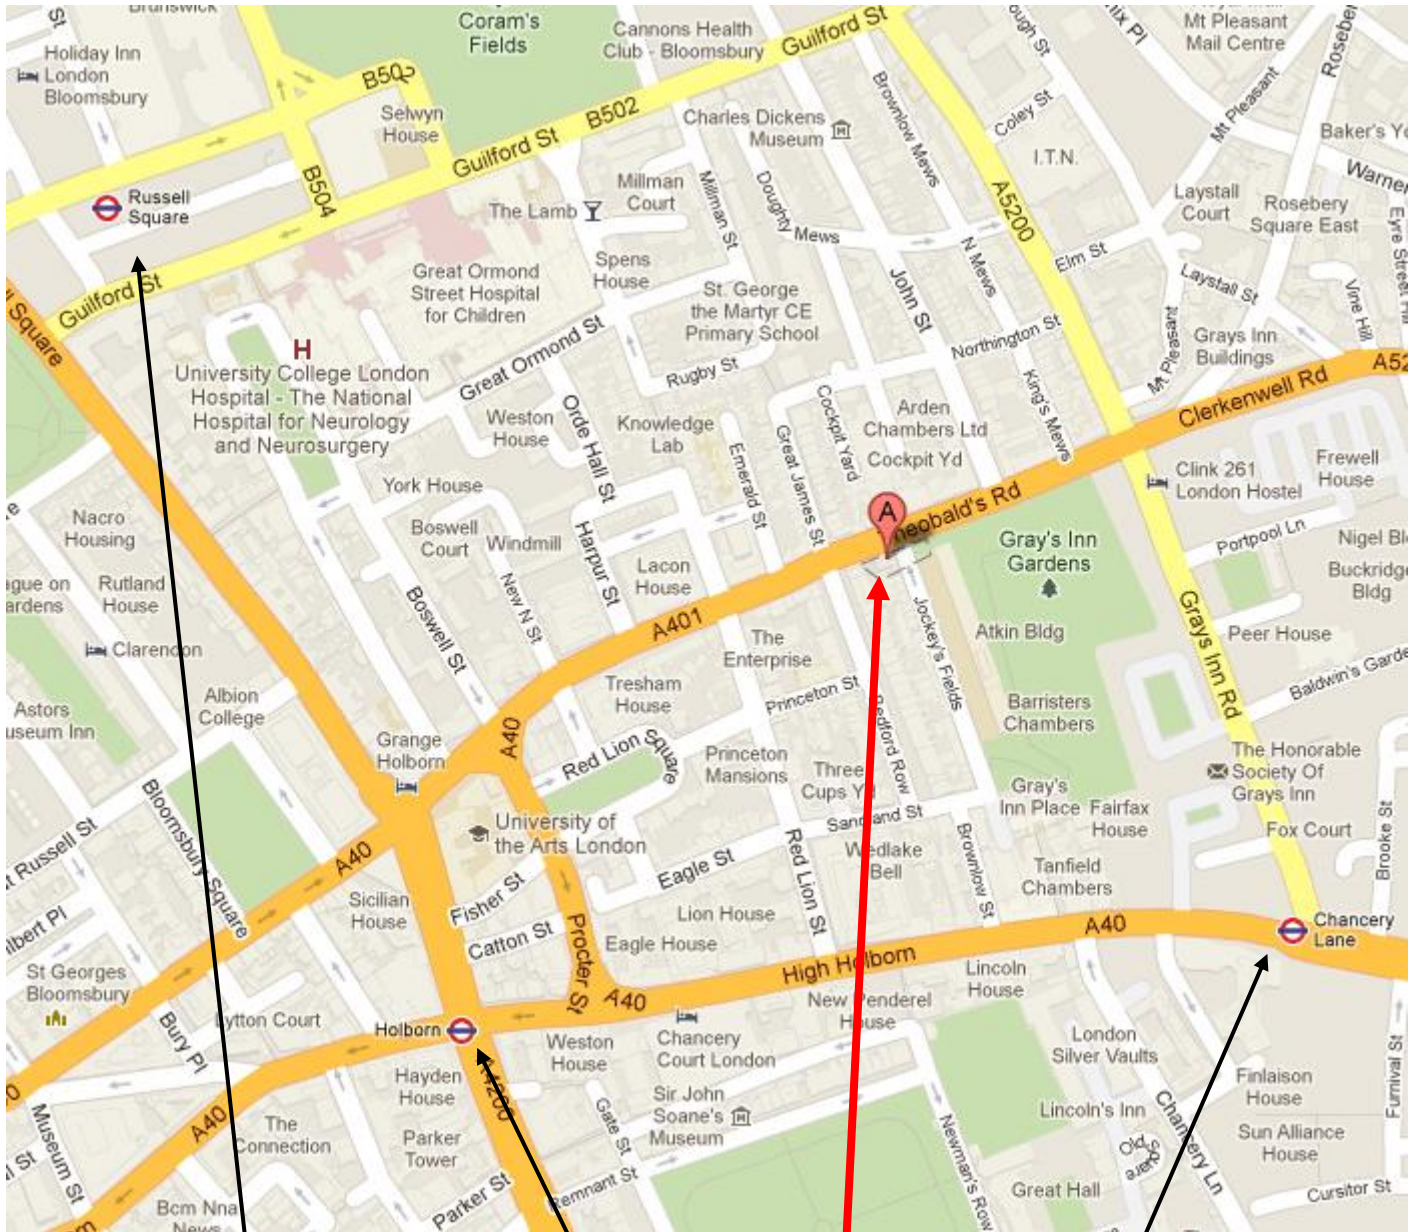

Venue Map

ROYAL COLLEGE OF PAEDIATRICS AND CHILD HEALTH

5 -11 Theobalds Road, London WC1X 8SH | 020 7092 6000

Russell Square Tube

Holborn Tube

RCPCH

Chancery Lane Tube

RCPCH Entrance

Approximate walking time to RCPCH, Theobalds Road from:

Kings Cross: 20 mins

Euston: 25 mins

Russell Sq: 12 mins

Chancery Lane: 7mins

Holborn: 9 mins

**ROYAL COLLEGE OF
PAEDIATRICS AND CHILD HEALTH**
Leading the way in Children's health
www.rcpch.ac.uk