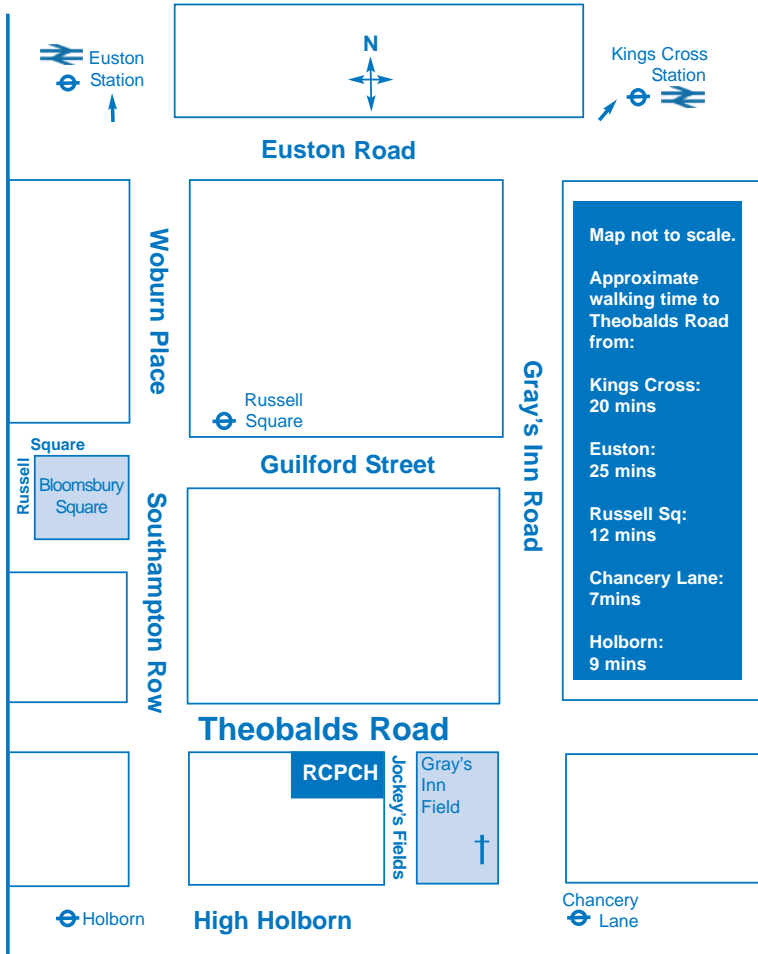

Royal College of Paediatrics and Child Health
New Location